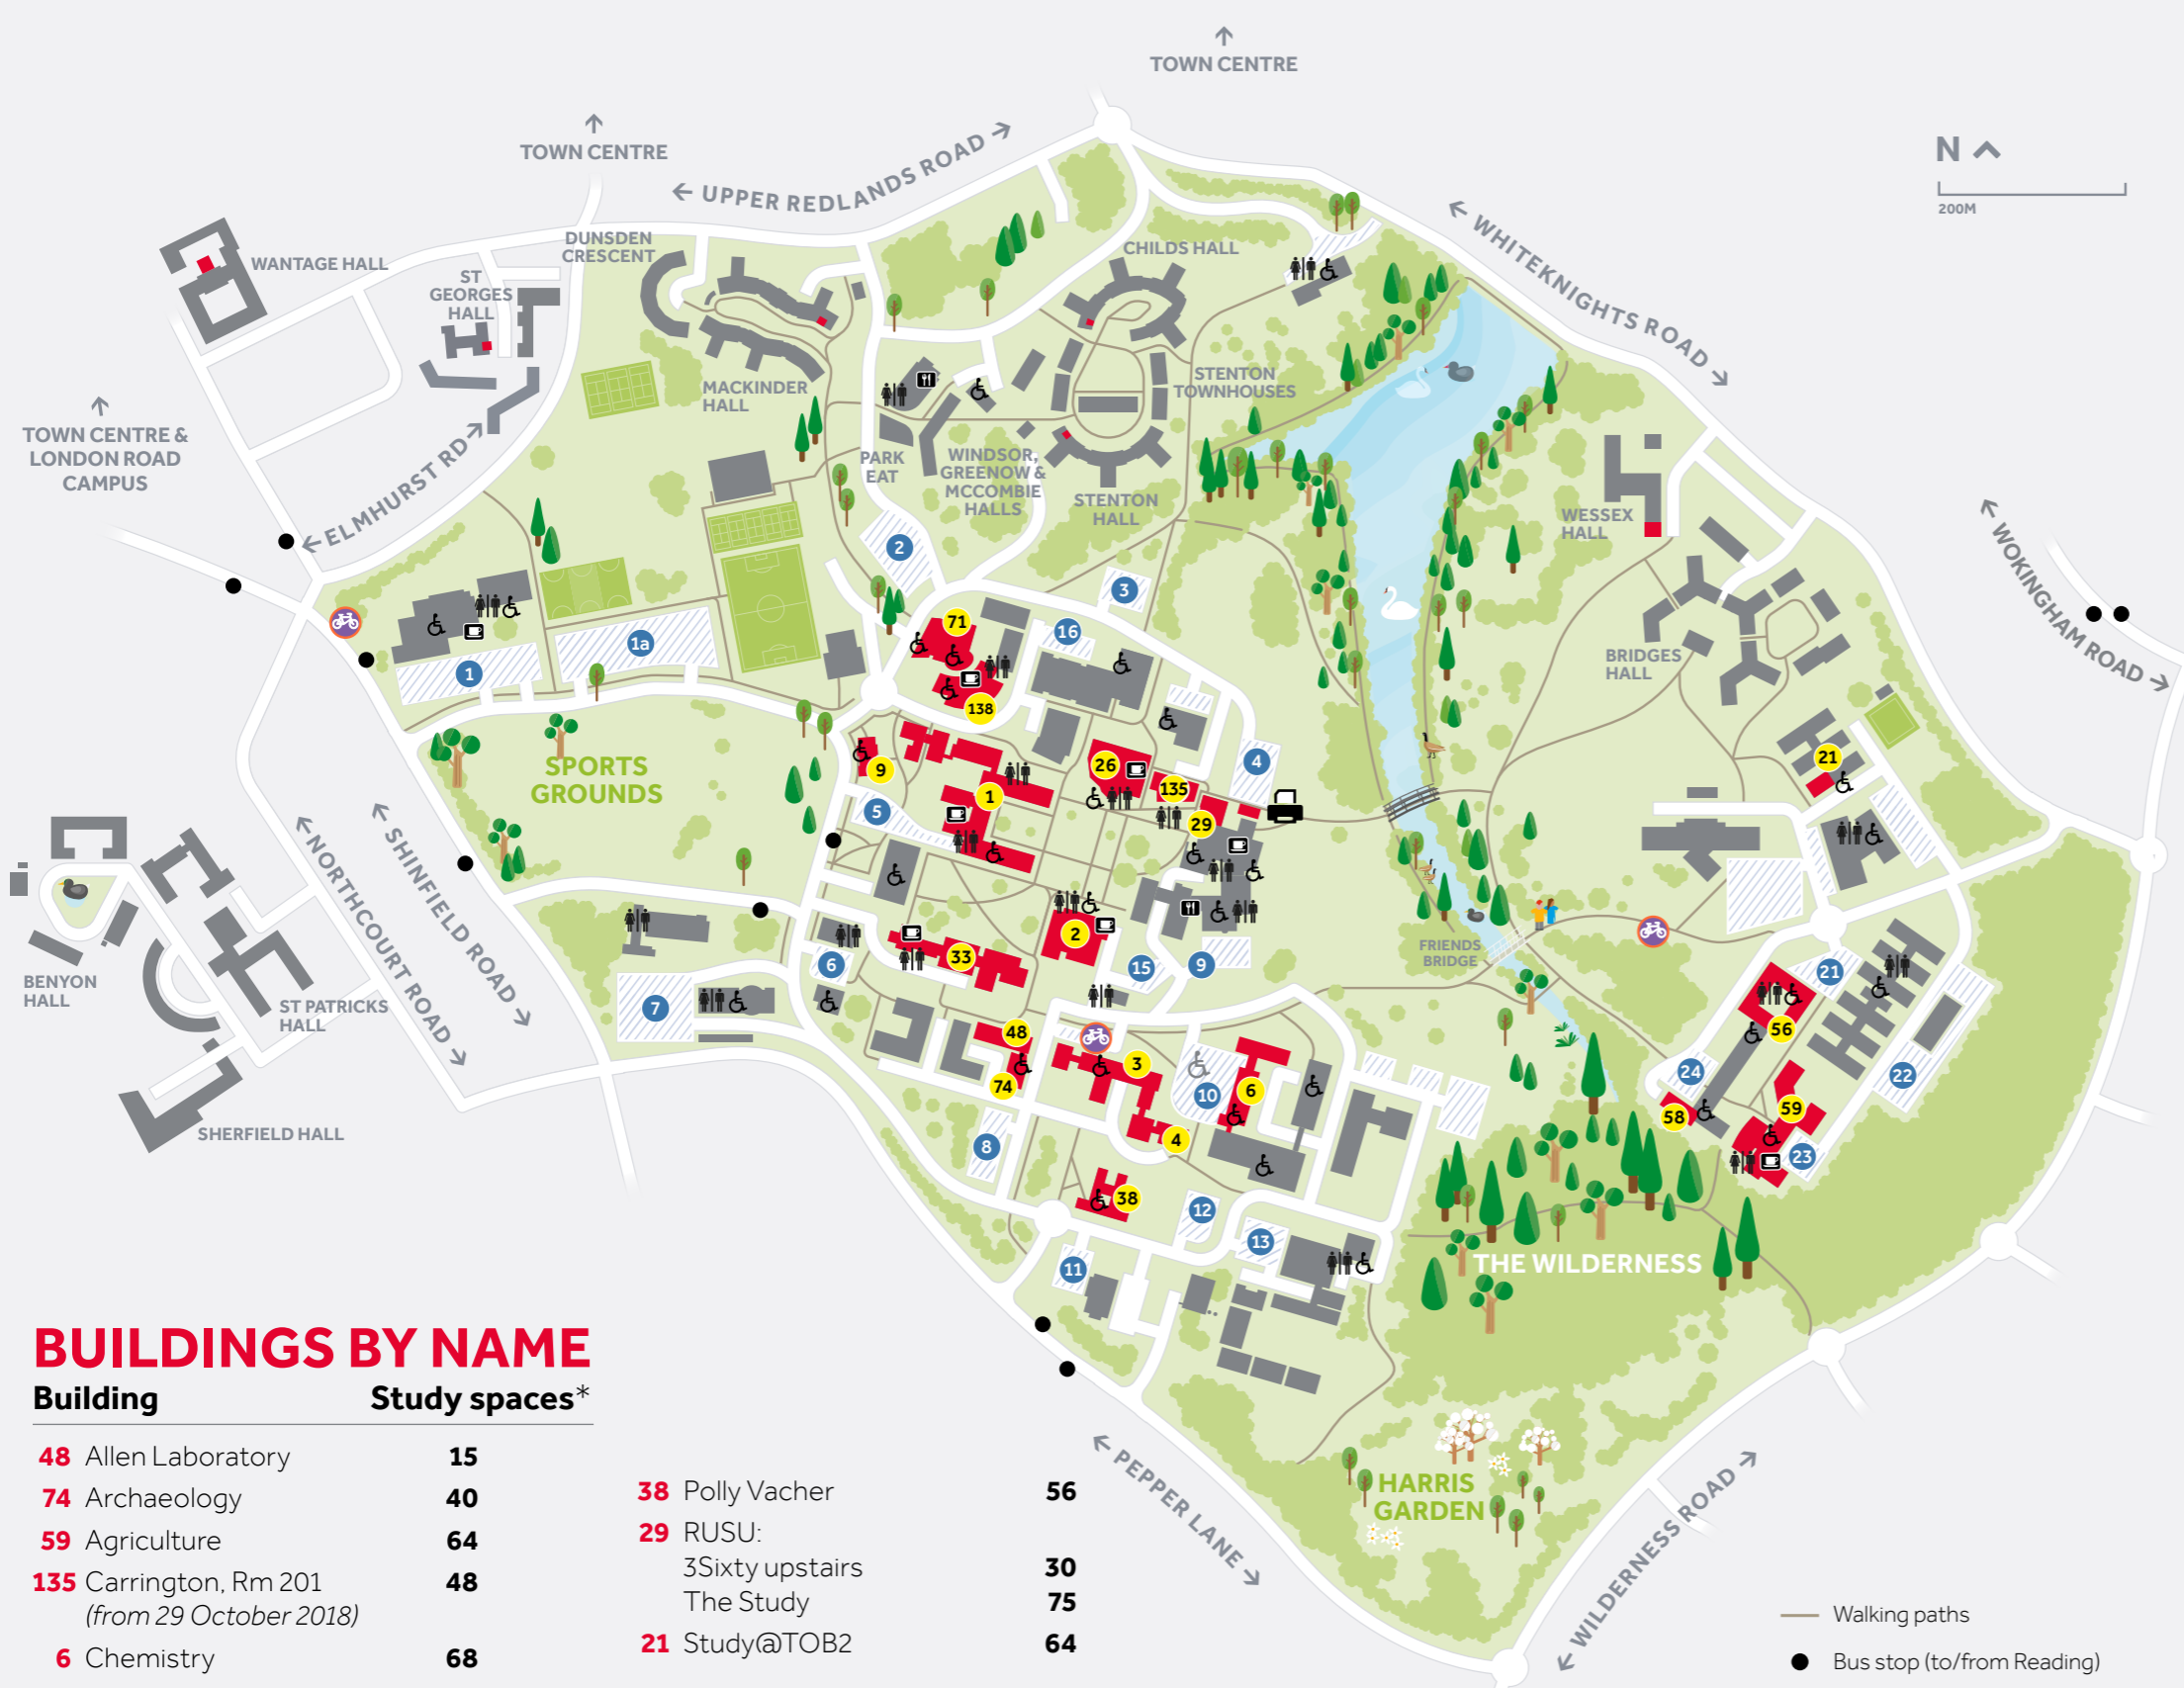

The Study

Sunday 08:00–Saturday 21:00

Study@TOB2

Monday to Sunday: 24 hours

Hall study spaces

Halls spaces are only open for those within the hall or their guests due to campus card access.

Vacations

The Library building and Library@URS will be open during the week and at some weekends for both study space and borrowing materials. RUSU's The Study and Study@TOB2 will be accessible during vacations.

SPACE FINDING TOOLS

For tools to help with finding study space on campus see: reading.ac.uk/study-space

- Free Room Finder, showing rooms available for immediate use reading.ac.uk/free-room-finder
- List of alternative spaces, highlighting spaces across Whiteknights and London Road campuses, updated for each term <http://www.reading.ac.uk/web/files/staffportal/Alternative-Study-Spaces.pdf>
- Live list of available PCs, giving information in real time on PCs across campus <https://www.reading.ac.uk/internal/student/academic-support/stdserv-pc-facilities.aspx>
- Central Room Booking, showing the rooms available for booking reading.ac.uk/internal/crbt/crbt-roombookings/crbt-room_bookings.aspx

Library refurbishment

The Library@URS is building number 33 on this map. Full details of the refurbishment, including FAQ, latest news and study space links, are available on reading.ac.uk/library/refurb

BUILDINGS BY NAME

Building	Study spaces*
48 Allen Laboratory	15
74 Archaeology	40
59 Agriculture	64
135 Carrington, Rm 201 (from 29 October 2018)	48
6 Chemistry	68
1 Edith Morley	175
138 Henley Business School	198
56 Harry Pitt	71
71 ICMA Centre	105
3 JJ Thomson	34
2 Library**	400
33 Library@URS	500
4 Mathematics	12
58 Meteorology	50
9 Old Whiteknights House	20
26 Palmer	62

38 Polly Vacher	56
29 RUSU: 3Sixty upstairs The Study	30 75
21 Study@TOB2	64

Hall Study spaces*

Childs	11 JCR
St Georges	15 Oakhurst Common room
Mackinder	11 JCR
Stenton	12 JCR
Wantage	17 Computer room
Wessex	44 Library

* Numbers given are approximate
** Please note, ongoing building works may sometimes be noisy or disruptive

- Walking paths
- Bus stop (to/from Reading)
- Buildings with study spaces
- Other buildings
- Cafes and eateries
- Car parks
- Accessible parking & Readibus stop
- Readibike bike hire station
- Free printing (The Study only)
- Gender-neutral toilets
- Accessible Toilets