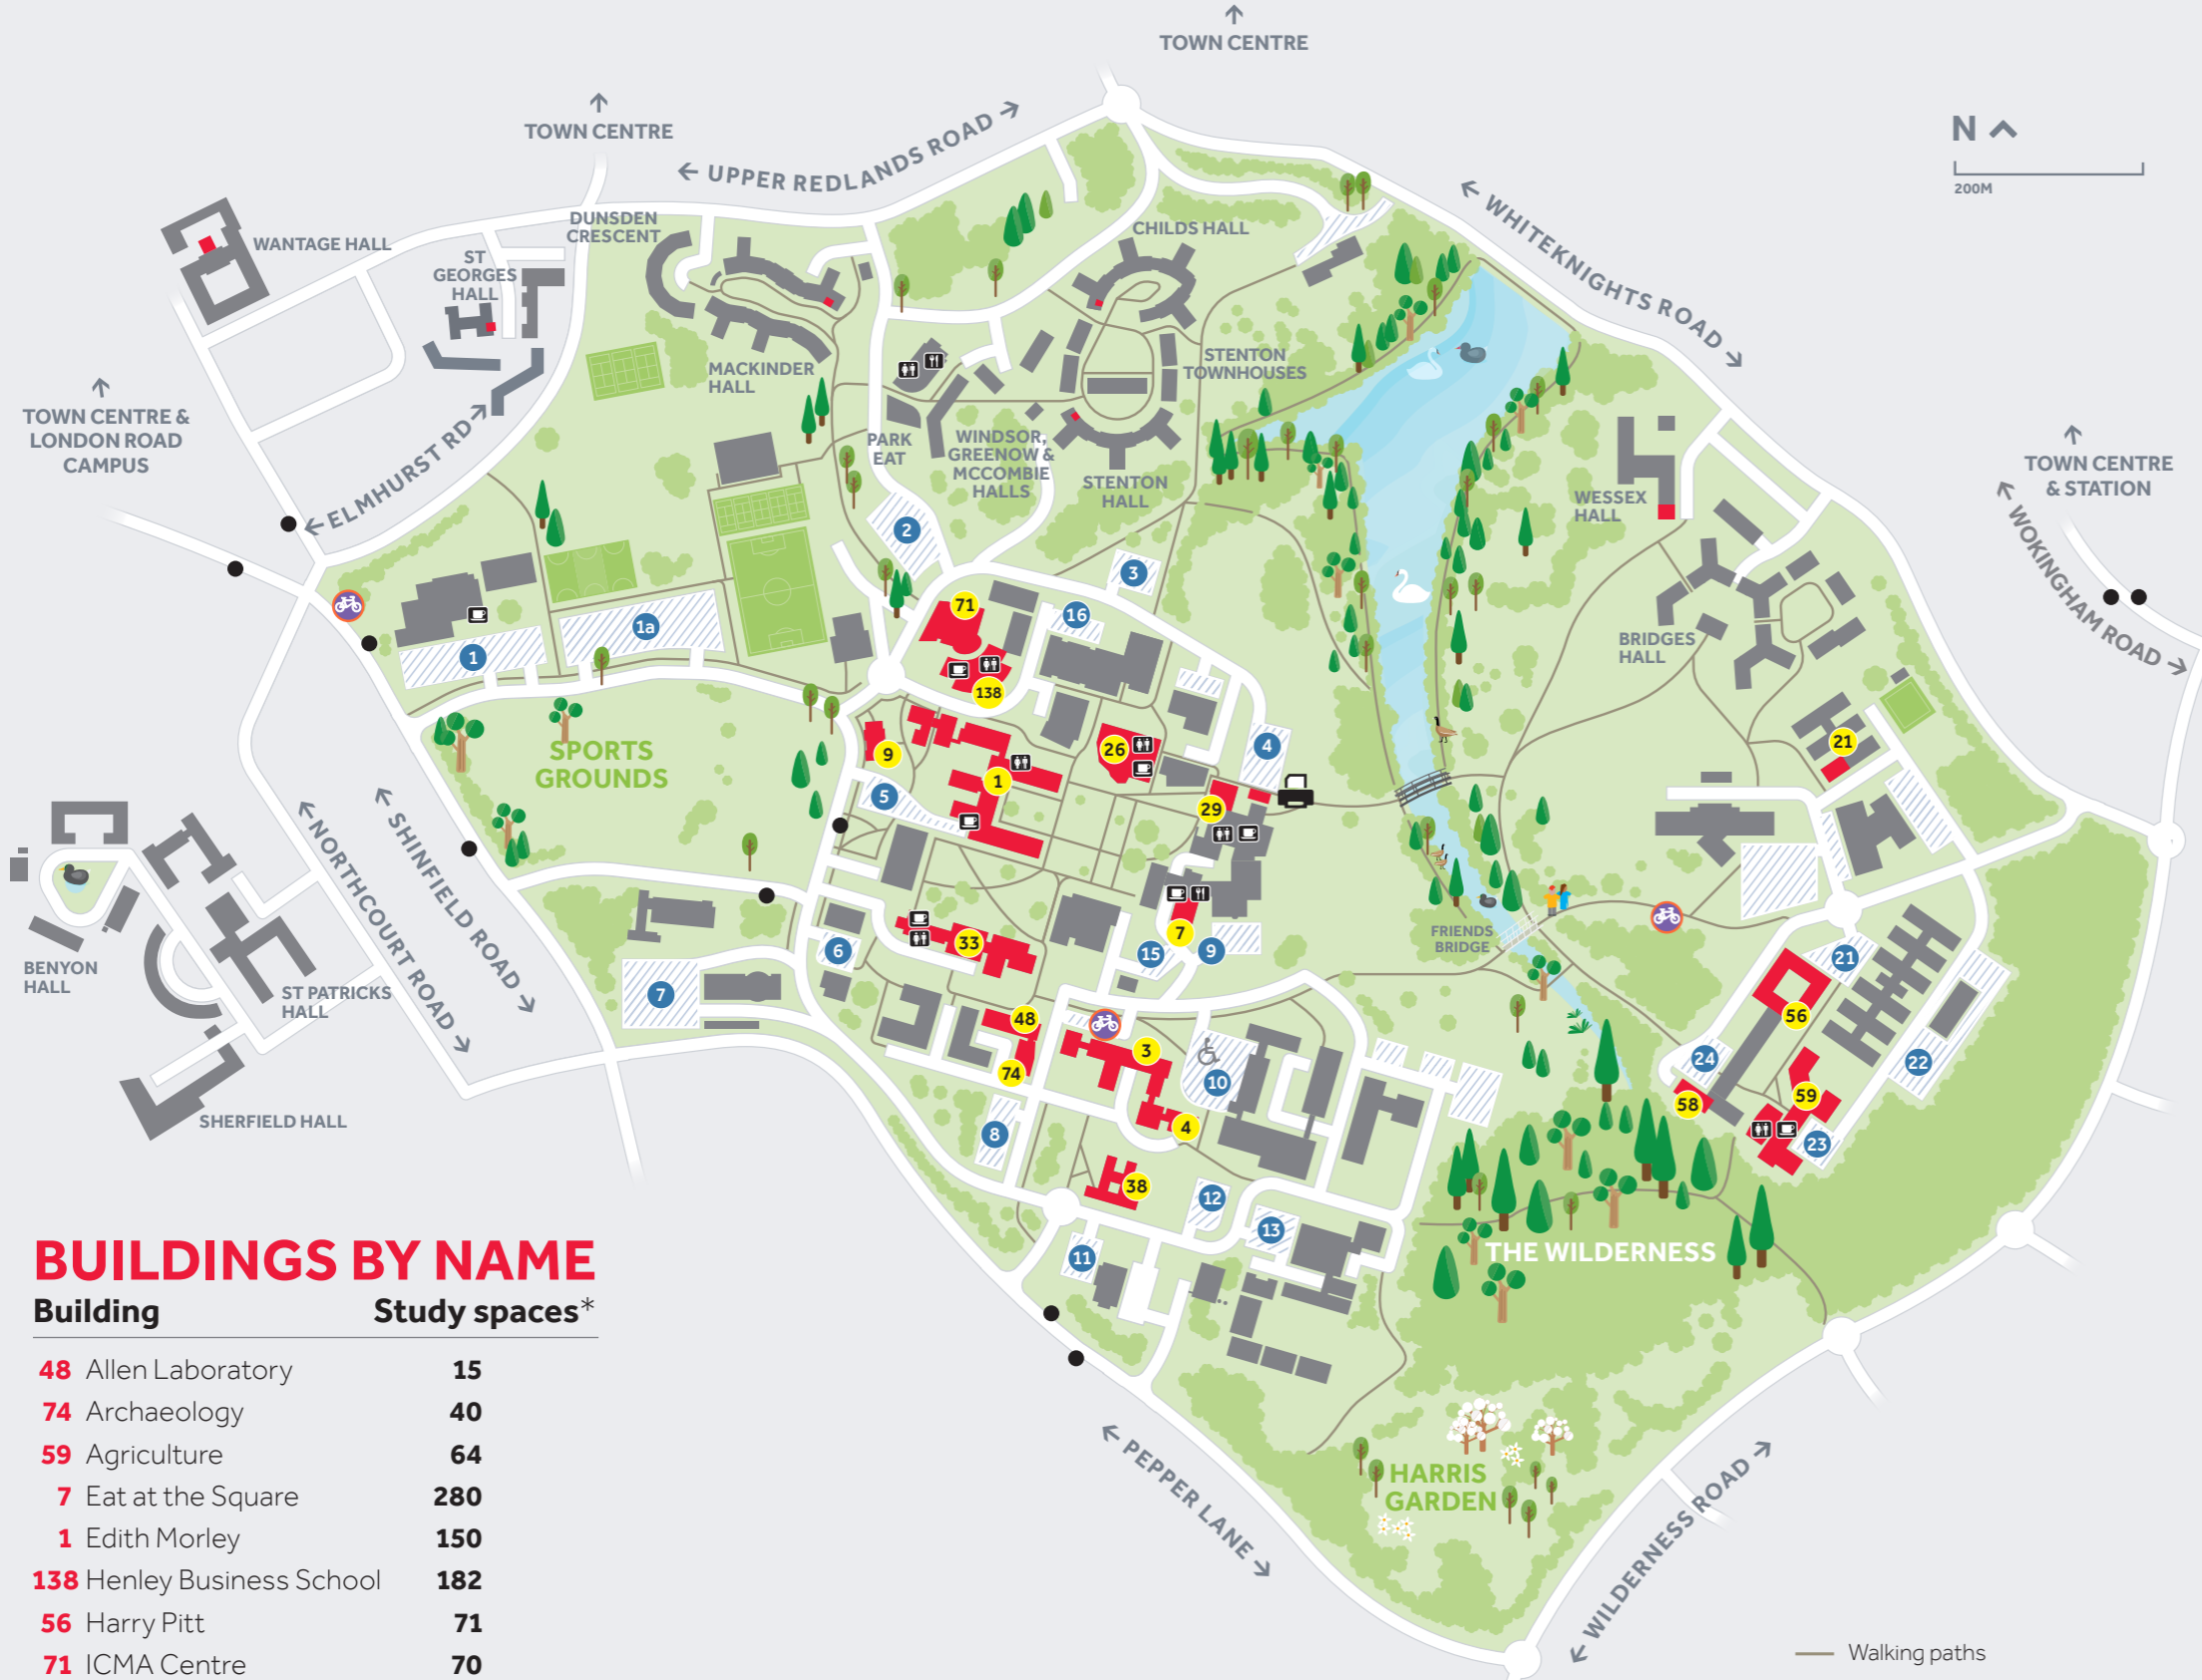

Chancellor's

Monday to Friday: 18:00–21:00 (term time)

Eat at the Square

Monday to Friday: 15:00–18:00 (from 15 January 2018)

The Study

Sunday 08:00–Saturday 21:00

Study@TOB2

Monday to Sunday: 24 hours

Hall study spaces

Halls spaces are only open for those within the hall or their guests due to campus card access.

Vacations

Library will be open for borrowing materials. URS, RUSU's The Study and Study@TOB2 will be accessible during vacations.

SPACE FINDING TOOLS

For tools to help with finding study space on campus see:
student.reading.ac.uk/essentials/_study/study-space.aspx

- Free Room Finder, showing rooms available for immediate use reading.ac.uk/free-room-finder
- List of alternative spaces, highlighting spaces across Whiteknights and London Road campuses, updated for each term reading.ac.uk/web/files/staffportal/Alternative-Study-Spaces.pdf
- Live list of available PCs, giving information in real time on PCs across campus reading.ac.uk/internal/student/academic-support/stdserv-pc-facilities.aspx
- Central Room Booking, showing the rooms available for booking reading.ac.uk/internal/crbt/crbt-roombookings/crbt-room_bookings.aspx

Library refurbishment

The Library@URS is building number 33 on this map. Full details of the refurbishment, including FAQ, latest news and study space links, are available on reading.ac.uk/library/refurb

BUILDINGS BY NAME

Building	Study spaces*
48 Allen Laboratory	15
74 Archaeology	40
59 Agriculture	64
7 Eat at the Square	280
1 Edith Morley	150
138 Henley Business School	182
56 Harry Pitt	71
71 ICMA Centre	70
3 JJ Thomson	34
33 Library@URS	600
4 Mathematics	12
58 Meteorology	50
9 Old Whiteknights House	20
26 Palmer	15
38 Polly Vacher	56
29 RUSU: 3Sixty upstairs The Study	30 75
21 Study@TOB2	64

Hall	Study spaces*
Childs	11 JCR
St Georges	15 Oakhurst Common room
Mackinder	11 JCR
Stenton	12 JCR
Wantage	17 Computer room
Wessex	44 Library

NB Refurbishments of Hall study spaces are due to be completed by February 2018

* Numbers given are approximate

- Walking paths
- Bus stop (to/from Reading)
- Buildings with study spaces
- Other buildings
- ♿ Toilet facilities
- ☕ Cafes and eateries
- 🚗 Car parks
- ♿ Accessible parking & Readibus stop
- 🚲 Readibike bike hire station
- 🖨 Free printing (The Study only)